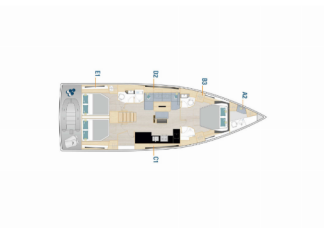

Web: [www.allure-navis.com](http://www.allure-navis.com)

**DECK:** Bimini top, Cockpit fridge, Cockpit/stern, outside shower, Electric anchor windlass, Grill/Barbecue/Plancha, Hard Top Bimini, Hydraulic lifting swimming platform