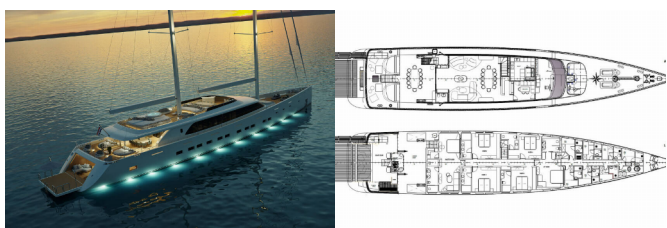

Web: [www.allure-navis.com](http://www.allure-navis.com)

**DECK:** Bathing platform, Cockpit/stern, outside shower, Jacuzzi, Sun awning (aft and forward), Teak deck, Tender

**ENTERTAINMENT:** Donut, eFoil, Fishing equipment, Gym equipment, Jet Ski, Playstation 5, Projector, Satellite TV receiver, Sauna, Seabob, Snorkeling equipment, Stand up paddle (SUP), Starlink, TV, TV antenna, Underwater lights, Wakeboard, Water skis, Water skis for children, Wet bar

**GALLEY:** Ice maker, Wine cooler

**INTERIOR:** Air mattress, Ambient lighting

**YACHT ELECTRICS:** Air Conditioning, Generator, Watermaker - desalinator

<b>Yacht Base</b>	ACI Marina Split, Croatia
<b>Yacht ID</b>	9031
<b>Yacht Brands</b>	Kolotura
<b>Yacht Name</b>	M/S Ad Astra
<b>Production Year</b>	2026
<b>Length</b>	172 Ft
<b>Cabins</b>	6
<b>Berths</b>	12
<b>WC/Shower</b>	6