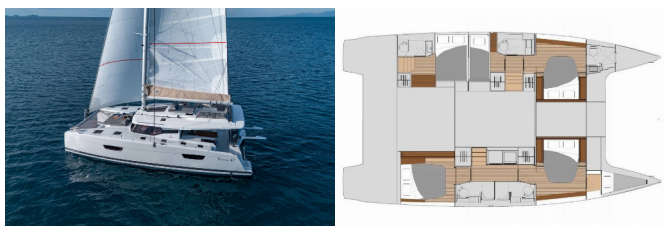

Web: [www.allure-navis.com](http://www.allure-navis.com)

<b>Yacht Base</b>	Castellammare, Marina Di Stabia, Italy
<b>Yacht ID</b>	9011
<b>Yacht Brands</b>	Fountaine Pajot
<b>Yacht Name</b>	Smeralda
<b>Production Year</b>	2026
<b>Length</b>	46 Ft
<b>Cabins</b>	5 + 1
<b>Berths</b>	10 + 2 + 1
<b>WC/Shower</b>	5 + 1

**COMFORT:** Outside cushions

**DECK:** Bimini top, Cockpit/stern, outside shower, Electric anchor windlass, Grill/Barbecue/Plancha, Outboard engine, Tender

**ENTERTAINMENT:** Sound System

**GALLEY:** Hot water, Refrigerator