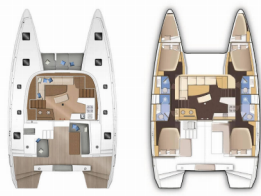

Web: [www.allure-navis.com](http://www.allure-navis.com)

---

**COMFORT:** Cockpit cushions, Mosquito nets, Sun mattresses

**DECK:** Anchor with chain, Bilge pump - Mechanic, Bimini top, Bosun's chair (Safe seat)(boatswain's chair), Cockpit fridge, Cockpit table, Cockpit/stern, outside shower, Dinghy, Electric anchor windlass, Fenders, Gangway, Mooring ropes, Sprayhood, Swimming ladder, Winch handles

**INTERIOR:** Convertible table in salon, Electric fans in cabins, Sofa, Yacht documents

**NAVIGATION:** AIS, Autopilot, Compass, Depthsounder, Divider, nautic chart, LED Navigation lights, List of lights, Nautical charts, Navigation (Nautical) charts and nautical guide, Navigation set, Pilot book, Radar reflector, Speedometer (Speed log), Wind instrument/Anemometer, Windex