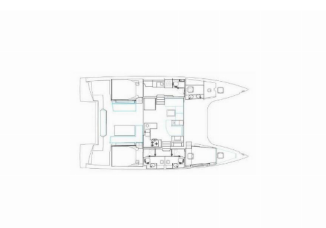

Yacht Base	ACI Marina Split, Croatia
Yacht ID	8972
Yacht Brands	Nautitech
Yacht Name	Dream (cat)
Production Year	2022
Length	45 Ft
Cabins	3 + 2
Berths	6 + 1 + 2
Max Persons	9
WC/Shower	3

COMFORT: Cockpit cushions

DECK: Black ball, Black conus, Boat hook, Bosun's chair (Safe seat)(boatswain's chair), Canister for water, Cockpit full tent, Cockpit table, Cockpit/stern, outside shower, Davit, Dinghy with outboard engine, Electric anchor windlass, Fenders, Gangway, Hawser, Impeller, V-belt, oilfilter, Main anchor, Mooring ropes, Plastic bucket, Remote control for anchor winch with chain counter at helm, Round/globular fender, Spring line, Water hose