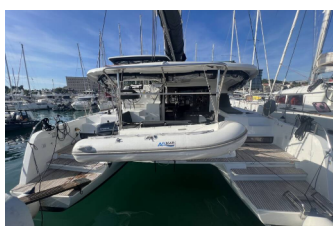

LAGOON 42

Adventure (2022)

Allure Navis D.O.O. • Antuna Branka Šimića 33 • 21000 Split • Croatia

Phone: +385 95 502 0094

Phone 2: +385 99 844 2210

E-mail: info@allure-navis.com

Web: www.allure-navis.com

Yacht Base	ACI Marina Split, Croatia
Yacht ID	8971
Yacht Brands	Lagoon
Yacht Name	Adventure
Production Year	2022
Length	42 Ft
Cabins	4 + 2
Berths	8 + 2 + 2
Max Persons	12
WC/Shower	4

COMFORT: Cockpit cushions

DECK: Anchor line, Bimini top, Black ball, Black conus, Boat hook, Canister for water, Chairs, Cockpit full tent, Cockpit table, Davit, Dinghy (byboat) pump, Dinghy with outboard engine, Gangway, Impeller, V-belt, oilfilter, Jerry cans for diesel, Main anchor, Repair box for dinghy, Spare anchor (Reserve, Auxiliary anchor), Teak cockpit, Water hose