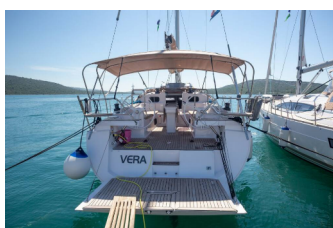

Web: [www.allure-navis.com](http://www.allure-navis.com)

<b>Yacht Base</b>	ACI Marina Split, Croatia
<b>Yacht ID</b>	8965
<b>Yacht Brands</b>	Elan Marine
<b>Yacht Name</b>	Vera
<b>Production Year</b>	2019
<b>Length</b>	45 Ft
<b>Cabins</b>	4
<b>Berths</b>	8 + 2
<b>Max Persons</b>	10
<b>WC/Shower</b>	2

**COMFORT:** Cockpit cushions

**DECK:** Bimini top, Cockpit table, Cockpit/stern, outside shower, Dinghy, Dinghy with outboard engine, Electric anchor windlass, Gangway, Sprayhood, Teak cockpit

**ENTERTAINMENT:** Outdoor speakers