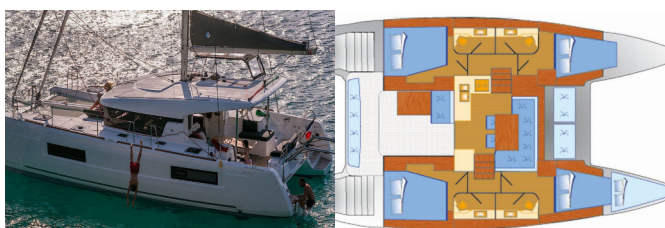

LAGOON 40

Sunrise (2019)

Allure Navis D.O.O. • Antuna Branka Šimića 33 • 21000 Split • Croatia

Phone: +385 95 502 0094

Phone 2: +385 99 844 2210

E-mail: info@allure-navis.com

Web: www.allure-navis.com

Yacht Base	Mallorca, Can Pastilla, Spain
Yacht ID	896
Yacht Brands	Lagoon
Yacht Name	Sunrise
Production Year	2019
Length	39 Ft
Cabins	4 + 1
Berths	8 + 2 + 1
Max Persons	11
WC/Shower	4

COMFORT: Cockpit cushions

DECK: Bathing platform, Bimini top, Cockpit table, Cockpit/stern, outside shower, Davit, Dinghy, Electric anchor windlass, Gangway, Outboard engine, Pulpit seat, Remote control for anchor winch with chain counter at helm, Sprayhood, Swimming ladder, Teak cockpit

SAILS: Electric winch, Lazy bag, Lazy jacks

YACHT ELECTRICS: Battery charger, Converter 220V/12V, Converter 230V/12V, Shore connection 220 V, Shore power cable, Solar panels, USB sockets

PRICE AND AVAILABILITY