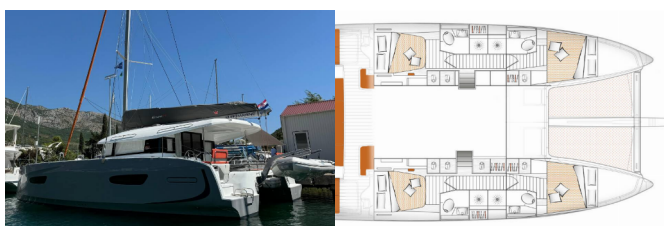

Web: [www.allure-navis.com](http://www.allure-navis.com)

<b>Yacht Base</b>	Dubrovnik, Komolac, ACI Marina Dubrovnik, Croatia
<b>Yacht ID</b>	8911
<b>Yacht Brands</b>	Excess
<b>Yacht Name</b>	Blue Kiss
<b>Production Year</b>	2024
<b>Length</b>	46 Ft
<b>Cabins</b>	4 + 2
<b>Berths</b>	8 + 2 + 2
<b>Max Persons</b>	12
<b>WC/Shower</b>	4

**COMFORT:** Cockpit cushions

**DECK:** Cockpit fridge, Cockpit/stern, outside shower, Dinghy, Dinghy with outboard engine, Electric anchor windlass, Gangway, Hard Top Bimini, Mooring ropes, Swimming ladder