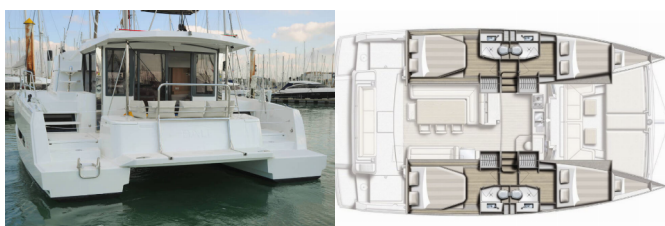

BALI 4.1

E.S. (2019)

Allure Navis D.O.O. • Antuna Branka Šimića 33 • 21000 Split • Croatia

Phone: +385 95 502 0094

Phone 2: +385 99 844 2210

E-mail: info@allure-navis.com

Web: www.allure-navis.com

Yacht Base	Lefkas, D-Marin, Greece
Yacht ID	891
Yacht Brands	Catana
Yacht Name	E.S.
Production Year	2019
Length	41 Ft
Cabins	4 + 2
Berths	8 + 2
WC/Shower	4

COMFORT: Cockpit cushions

DECK: Anchor, Anchor Delta, Bimini top, Bimini Top - Mini, Cockpit table, Dinghy, Electric anchor windlass, Fenders, Flybridge, Gangway, Outboard engine, Sprayhood

ENTERTAINMENT: Radio CD player, USB, AUX input, Radio CD player, USB, Bluetooth, USB