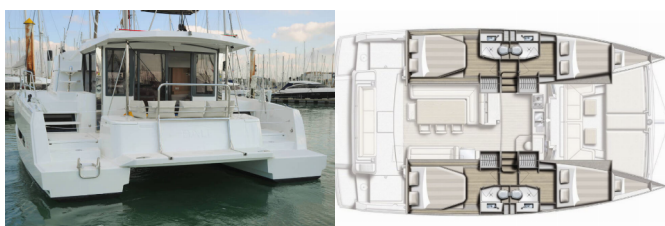

<b>Yacht Base</b>	Lefkas, D-Marin, Greece
<b>Yacht ID</b>	891
<b>Yacht Brands</b>	Catana
<b>Yacht Name</b>	E.S.
<b>Production Year</b>	2019
<b>Length</b>	41 Ft
<b>Cabins</b>	4 + 2
<b>Berths</b>	8 + 2
<b>WC/Shower</b>	4

**COMFORT:** Cockpit cushions

**DECK:** Anchor, Anchor Delta, Bimini top, Bimini Top - Mini, Cockpit table, Dinghy, Electric anchor windlass, Fenders, Flybridge, Gangway, Outboard engine, Sprayhood

**ENTERTAINMENT:** Radio CD player, USB, AUX input, Radio CD player, USB, Bluetooth, USB

**SAILS:** Electric winch, Lazy bag, Lazy jacks

**YACHT ELECTRICS:** 220V socket, Inverter, Solar panels, USB charger for mobile phone and laptop