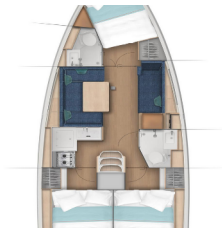

Web: [www.allure-navis.com](http://www.allure-navis.com)

|                        |                           |
|------------------------|---------------------------|
| <b>Yacht Base</b>      | ACI Marina Split, Croatia |
| <b>Yacht ID</b>        | 8909                      |
| <b>Yacht Brands</b>    | Jeanneau                  |
| <b>Yacht Name</b>      | Sea Kiss                  |
| <b>Production Year</b> | 2024                      |
| <b>Length</b>          | 37 Ft                     |
| <b>Cabins</b>          | 3                         |
| <b>Berths</b>          | 6 + 2                     |
| <b>WC/Shower</b>       | 2                         |

**COMFORT:** Cockpit cushions

**DECK:** Anchor with chain, Bilge pump - Mechanic, Bimini top, Cockpit table, Cockpit/stern, outside shower, Dinghy, Electric anchor windlass, Gangway, Spare anchor (Reserve, Auxiliary anchor), Sprayhood, Swimming ladder