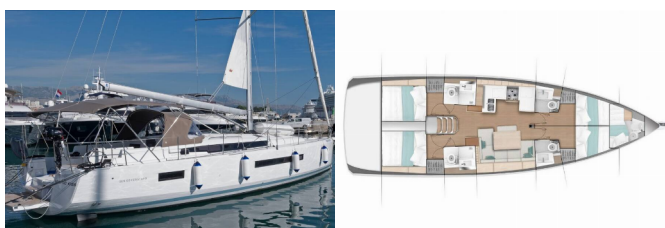

Web: [www.allure-navis.com](http://www.allure-navis.com)

<b>Yacht Base</b>	ACI Marina Split, Croatia
<b>Yacht ID</b>	8903
<b>Yacht Brands</b>	Jeanneau
<b>Yacht Name</b>	Mystic Kiss
<b>Production Year</b>	2024
<b>Length</b>	47 Ft
<b>Cabins</b>	4 + 1
<b>Berths</b>	8 + 1 + 1
<b>Max Persons</b>	11
<b>WC/Shower</b>	4 + 1

**DECK:** Bathing platform, Bilge pump - Mechanic, Bimini top, Cockpit table, Cockpit/stern, outside shower, Dinghy, Electric anchor windlass, Main anchor, Spare anchor (Reserve, Auxiliary anchor), Sprayhood, Sun awning (aft and forward), Swimming ladder