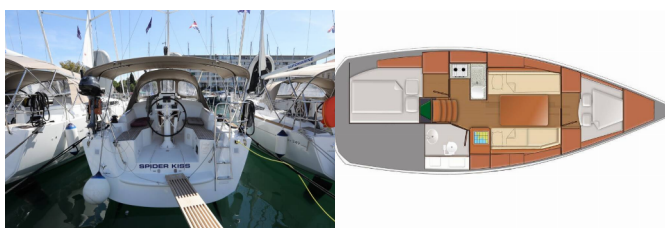

| | |
|------------------------|--------------------------|
| Yacht Base | ACI Marina Pula, Croatia |
| Yacht ID | 8892 |
| Yacht Brands | Jeanneau |
| Yacht Name | Spider Kiss |
| Production Year | 2018 |
| Length | 32 Ft |
| Cabins | 2 |
| Berths | 4 + 2 |
| WC/Shower | 1 |

COMFORT: Bedlinen and towels, Cockpit cushions

DECK: Bimini top, Cockpit table, Cockpit/stern, outside shower, Dinghy, Electric anchor windlass, Fenders, Main anchor, Mooring ropes, Spare anchor (Reserve, Auxiliary anchor)