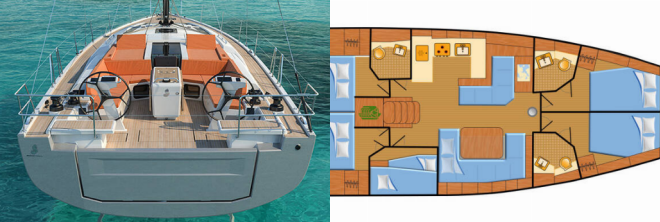

OCEANIS 51.1

Aquaris (2026)

Allure Navis D.O.O. • Antuna Branka Šimića 33 • 21000 Split • Croatia

Phone: +385 95 502 0094

Phone 2: +385 99 844 2210

E-mail: info@allure-navis.com

Web: www.allure-navis.com

Yacht Base	Palma De Mallorca, Marina Naviera Balear, Spain
Yacht ID	8884
Yacht Brands	Beneteau
Yacht Name	Aquaris
Production Year	2026
Length	52 Ft
Cabins	5 + 1
Berths	10 + 2 + 1
Max Persons	12
WC/Shower	3 + 1

ADDITIONAL: Flag

COMFORT: Cockpit cushions

DECK: Anchor light, Bimini top, Boat hook, Bosun's chair (Safe seat)(boatswain's chair), Bow pulpit, Cockpit table, Cockpit/stern, outside shower, Deck brush, Dinghy, Electric anchor windlass, Fenders, Gangway, Hydraulic lifting swimming platform, Jerry cans for diesel, Main anchor, Mooring ropes, Pulpit seat, Spare anchor (Reserve, Auxiliary anchor), Sprayhood, Swimming ladder, Teak cockpit

SAILS: Electric winch, Halyard winches, Main sheet winches

YACHT ELECTRICS: 12V Socket, 220V socket, Adapter, Air Conditioning, Battery charger, Bilge pump - Electric, Generator, Inverter, Shore connection 220 V, Solar panels, USB sockets