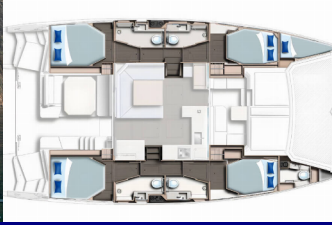

ADDITIONAL: Flag

COMFORT: Cockpit cushions

DECK: Anchor light, Bimini top, Boat hook, Bosun's chair (Safe seat)(boatswain's chair), Bow pulpit, Cockpit table, Cockpit/stern, outside shower, Davit, Deck brush, Dinghy, Electric anchor windlass, Fenders, Floating rope, Gangway, Jerry cans for diesel, Main anchor, Mooring ropes, Pulpit seat, Spare anchor (Reserve, Auxiliary anchor), Sprayhood, Swimming ladder

ENTERTAINMENT: Outdoor speakers, Radio CD mp3 player, Wi-Fi Internet

GALLEY: Freezer, Hot water, Kitchen utensils (Galley equipment, cutlery), Microwave, Nescaffe Dolce Gusto Coffee Maker, Oven, Pressurized water system, Refrigerator, Sink, Stove, Wine glasses

INTERIOR: Ceiling lights, Clock, Electric fans in cabins, Lowerable salon table, Safe, Yacht keys

NAVIGATION: AIS, Autopilot, Binoculars, Compass, Echosounder/Depthsounder, GPS chart plotter - cockpit, Navigation (Nautical) charts and nautical guide, Navigation/position Lights, Triangles, Wind instrument/Anemometer, Windex

SAFETY: Automatic Inflatable Life Jacket, Black Water Tank, Distress signals, Fire extinguisher, First aid kit, Flashlight, Fog horn, Life belts (Safety harness), Life buoy + Flashing light, Liferaft, Set of tools, VHF radio, Wire (shroud) cutter

SAILS: Halyard winches, Lazy bag, Lazy jacks, Main sheet winches

YACHT ELECTRICS: 12V Socket, 220V socket, Adapter, Air Conditioning, Battery charger, Bilge pump - Electric, Generator, Heating, Inverter, Shore connection 220 V, Solar panels, Watermaker - desalinator

Yacht Base Mallorca, Can Pastilla, Spain

Yacht ID 8881

Yacht Brands Leopard

Yacht Name Lady Mara

Production Year 2020

Length 45 Ft

Cabins 4 + 1

Berths 8 + 2 + 1

WC/Shower 4 + 1