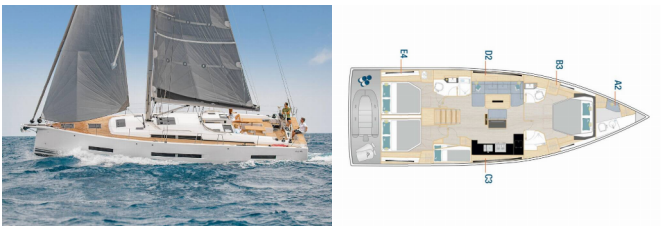

Web: [www.allure-navis.com](http://www.allure-navis.com)

<b>Yacht Base</b>	Sukosan, D-Marin Dalmacija Marina, Croatia
<b>Yacht ID</b>	8859
<b>Yacht Brands</b>	Hanse Yachts
<b>Yacht Name</b>	Illusion - OW
<b>Production Year</b>	2026
<b>Length</b>	52 Ft
<b>Cabins</b>	4 + 1
<b>Berths</b>	8 + 2 + 1
<b>WC/Shower</b>	2 + 1

**COMFORT:** Bed linen, Cockpit cushions

**DECK:** Bathing platform, Bimini top, Cockpit table, Cockpit/stern, outside shower, Dinghy, Grill/Barbecue/Plancha, Sprayhood, Teak cockpit

**ENTERTAINMENT:** Outdoor speakers, Radio CD player