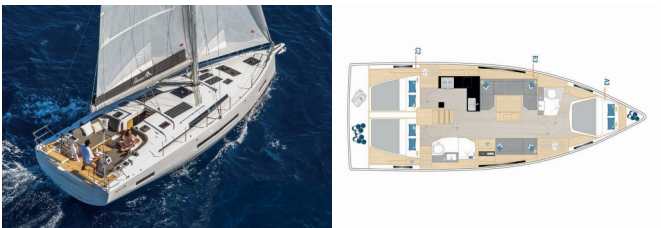

HANSE 410

Spark (2026)

Allure Navis D.O.O. • Antuna Branka Šimića 33 • 21000 Split • Croatia

Phone: +385 95 502 0094

Phone 2: +385 99 844 2210

E-mail: info@allure-navis.com

Web: www.allure-navis.com

Yacht Base	Marina Mandalina, Sibenik, Croatia
Yacht ID	8858
Yacht Brands	Hanse Yachts
Yacht Name	Spark
Production Year	2026
Length	41 Ft
Cabins	3
Berths	6 + 2
WC/Shower	2

COMFORT: Bed linen, Cockpit cushions

DECK: Bathing platform, Bimini top, Cockpit table, Cockpit/stern, outside shower, Dinghy, Sprayhood, Teak cockpit

ENTERTAINMENT: Outdoor speakers, Radio CD player

GALLEY: Hot water, Kitchen utensils (Galley equipment, cutlery), Oven, Refrigerator, Stove

INTERIOR: Salon

NAVIGATION: Autopilot, Bow thruster, GPS chart plotter - cockpit, Navigation (Nautical) charts and nautical guide, Pilot book, Tridata

SAFETY: VHF radio

SAILS: Electric halyard winch, Performance sails