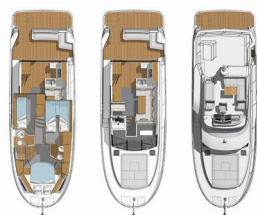

Yacht Base	Marina Kornati, Biograd, Croatia
Yacht ID	8799
Yacht Brands	Beneteau
Yacht Name	Moritz
Production Year	2023
Length	44 Ft
Cabins	3
Berths	5 + 2
WC/Shower	2

COMFORT: Cockpit cushions, Mosquito nets, Sun mattresses, Sundeck cushions

DECK: Bimini top, Boat hook, Camera, Cockpit/stern, outside shower, Electric anchor windlass, Fenders, Flybridge, Folding cockpit table, Fridge on flybridge, Gangway, Grill/Barbecue/Plancha, Jerry cans for diesel, Main anchor, Mooring ropes, Plastic bucket, Round/globular fender, Spare anchor (Reserve, Auxiliary anchor), Spotlight / Headlights, Water hose