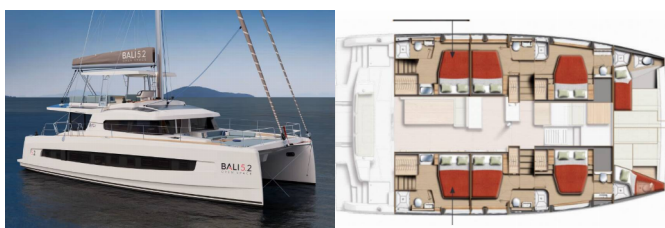

BALI 5.2

Kos 52.CAT3 (2026)

Allure Navis D.O.O. • Antuna Branka Šimića 33 • 21000 Split • Croatia

Phone: +385 95 502 0094

Phone 2: +385 99 844 2210

E-mail: info@allure-navis.com

Web: www.allure-navis.com

| | |
|------------------------|-----------------|
| Yacht Base | Mykonos, Greece |
| Yacht ID | 8755 |
| Yacht Brands | Catana |
| Yacht Name | Kos 52.CAT3 |
| Production Year | 2026 |
| Length | 52 Ft |
| Cabins | 6 + 2 |
| Berths | 12 + 2 |
| Max Persons | 12 |
| WC/Shower | 6 + 2 |

DECK: Bimini top, Outboard engine, Sprayhood

ENTERTAINMENT: Bluetooth player, Paddle board

GALLEY: NESPRESSO coffee machine

INTERIOR: Electric toilet

NAVIGATION: Autopilot, Complete navigation equipment, GPS chart plotter, GPS chart plotter - cockpit

SAFETY: Black Water Tank

SAILS: Electric main sail winch, Self tacking jib

YACHT ELECTRICS: Air Conditioning, Generator, Heating, Inverter, Solar panels, Watermaker - desalinator

PRICE AND AVAILABILITY

Bali 5.2 Kos 52.CAT3 (2026)