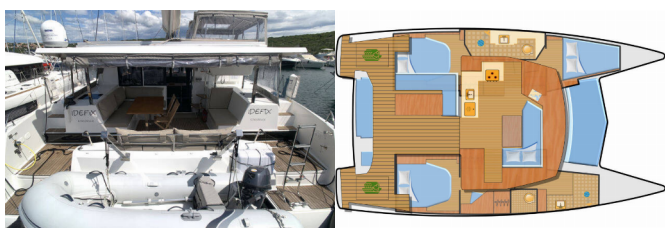

FONTAINE PAJOT LUCIA 40

Idefix (2019)

Allure Navis D.O.O. • Antuna Branka Šimića 33 • 21000 Split • Croatia

Phone: +385 95 502 0094

Phone 2: +385 99 844 2210

E-mail: info@allure-navis.com

Web: www.allure-navis.com

Yacht Base	Marina Frapa, Rogoznica, Croatia
Yacht ID	870
Yacht Brands	Fountaine Pajot
Yacht Name	Idefix
Production Year	2019
Length	38 Ft
Cabins	3
Berths	6 + 2
Max Persons	8
WC/Shower	2

COMFORT: Cockpit cushions, Deck cushions

DECK: Anchor light, Anchor with chain, Bathing platform, Bimini top, Boat hook, Bosun's chair (Safe seat)(boatswain's chair), Cockpit fridge, Cockpit table, Cockpit/stern, outside shower, Electric anchor windlass, Fenders, Gangway, Impeller, V-belt, oilfilter, Jerry cans for diesel, Mooring ropes, Sailor's knife, Sprayhood, Swimming ladder, Teak cockpit

ENTERTAINMENT: Fusion radio, Indoor speakers, Outdoor speakers, Radio, Tablet with mobile Internet, TV + DVD, Wi-Fi Internet

GALLEY: Dishwasher, Hot water, Kitchen utensils (Galley equipment, cutlery), Oven, Refrigerator, Stove, Wine glasses

INTERIOR: Barometer, Ceiling lights, Clock, Electric fans, Electric fans in cabins, Electric toilet, Heater / Blower, Lowerable salon table, Safe, Washing machine, Yacht keys

NAVIGATION: AIS, Autopilot, Binoculars, Compass, Echosounder/Depthsounder, Folding propeller, GPS chart plotter - cockpit, Navigation (Nautical) charts and nautical guide, Navigation/position Lights, Triangles, Wind instrument/Anemometer, Windex

SAFETY: Automatic Inflatable Life Jacket, Black Water Tank, Distress signals, Emergency tiller, Fire extinguisher, First aid kit, Fog horn, Lifelines, Liferaft, Set of tools, VHF radio

SAILS: Electric winch, Lazy jacks

YACHT ELECTRICS: 12V Socket, 220V socket, Bilge pump - Electric, Converter 220V/12V, Generator, Heating, Inverter, Shore connection 220 V, Shore power cable, Solar panels