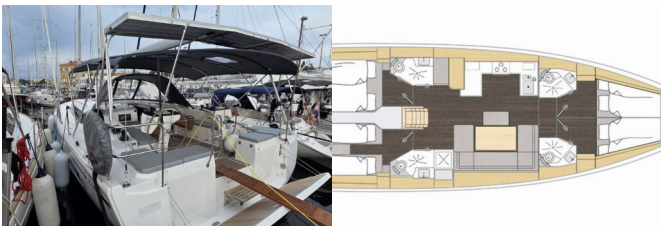

BAVARIA C46

Payetra (2025)

Allure Navis D.O.O. • Antuna Branka Šimića 33 • 21000 Split • Croatia

Phone: +385 95 502 0094

Phone 2: +385 99 844 2210

E-mail: info@allure-navis.com

Web: www.allure-navis.com

Yacht Base	Marina Zadar (ex. Tankerkomerc), Croatia
Yacht ID	8699
Yacht Brands	Bavaria
Yacht Name	Payetra
Production Year	2025
Length	48 Ft
Cabins	4
Berths	8 + 1
WC/Shower	4

COMFORT: Bed linen, Cockpit cushions, Sunshades

DECK: Anchor with chain, Bathing platform, Bilge pump - Mechanic, Bimini top, Bosun's chair (Safe seat)(boatswain's chair), Cockpit grill, Cockpit table, Cockpit/stern, outside shower, Dinghy, Electric anchor windlass, Fenders, Gangway, Main anchor, Mooring ropes, Spare anchor (Reserve, Auxiliary anchor), Sprayhood, Swimming ladder, Water hose