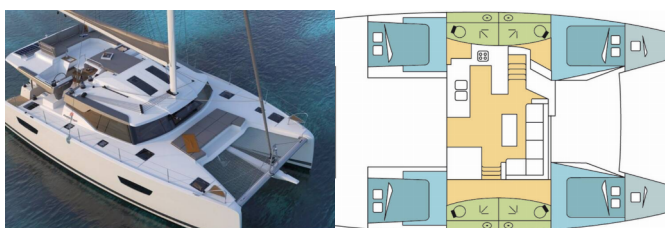

Web: [www.allure-navis.com](http://www.allure-navis.com)

<b>Yacht Base</b>	Paros, Greece
<b>Yacht ID</b>	8684
<b>Yacht Brands</b>	Fountaine Pajot
<b>Yacht Name</b>	Greek Beauty'
<b>Production Year</b>	2020
<b>Length</b>	44 Ft
<b>Cabins</b>	4 + 2
<b>Berths</b>	8 + 2
<b>Max Persons</b>	10
<b>WC/Shower</b>	4 + 1

**COMFORT:** Bed linen, Cockpit cushions, Towels

**DECK:** Bimini top, Cockpit table, Cockpit/stern, outside shower, Dinghy, Electric anchor windlass, Gangway, Outboard engine, Sprayhood, Swimming ladder