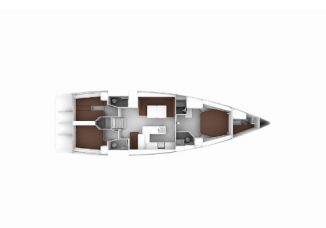

Yacht Base	Lavrion - Olympic Marine, Greece
Yacht ID	8671
Yacht Brands	Bavaria
Yacht Name	Kallirrhoe
Production Year	2016
Length	55 Ft
Cabins	3 + 1
Berths	8 + 2
WC/Shower	3 + 1

COMFORT: Cockpit cushions, Mosquito nets, Sunshades

DECK: Bilge pump - Mechanic, Bimini top, Bosun's chair (Safe seat)(boatswain's chair), Cockpit/stern, outside shower, Dinghy, Electric anchor windlass, Fenders, Hydraulic gangway, Lowerable cockpit table, Mooring ropes, Sprayhood, Swimming ladder, Teak cockpit, Winch handles