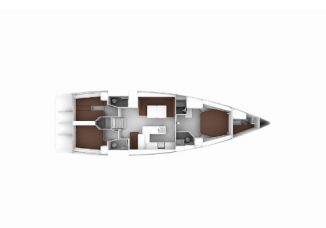

| | |
|------------------------|----------------------------------|
| Yacht Base | Lavrion - Olympic Marine, Greece |
| Yacht ID | 8671 |
| Yacht Brands | Bavaria |
| Yacht Name | Kallirrhoe |
| Production Year | 2016 |
| Length | 55 Ft |
| Cabins | 3 + 1 |
| Berths | 8 + 2 |
| WC/Shower | 3 + 1 |