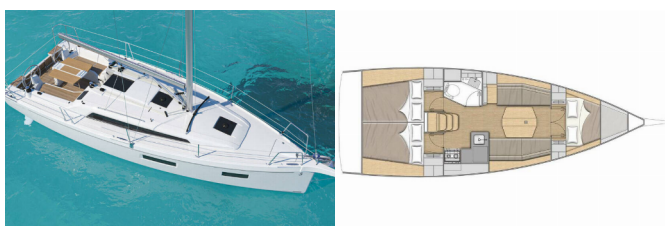

OCEANIS 34.1

Orionis (2024)

Allure Navis D.O.O. • Antuna Branka Šimića 33 • 21000 Split • Croatia

Phone: +385 95 502 0094

Phone 2: +385 99 844 2210

E-mail: info@allure-navis.com

Web: www.allure-navis.com

DECK: Cockpit table

NAVIGATION: Autopilot, Compass, Echosounder/Depthsounder, GPS chart plotter - cockpit, Navigation (Nautical) charts and nautical guide, Pilot book, Radar reflector, Speedometer (Speed log), Wind instrument/Anemometer, Windex

SAFETY: VHF radio

YACHT ELECTRICS: Solar panels

Yacht Base	Orhaniye, Turkey
Yacht ID	8664
Yacht Brands	Beneteau
Yacht Name	Orionis
Production Year	2024
Length	35 Ft
Cabins	3
Berths	6
Max Persons	6
WC/Shower	1