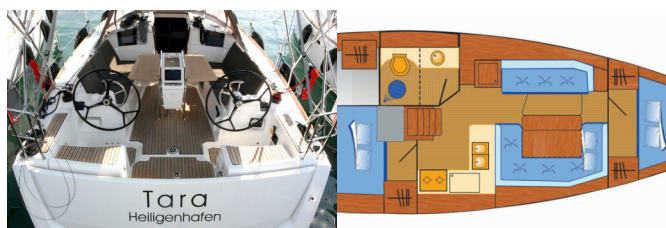

SUN ODYSSEY 389

Tara (2019)

Allure Navis D.O.O. • Antuna Branka Šimića 33 • 21000 Split • Croatia

Phone: +385 95 502 0094

Phone 2: +385 99 844 2210

E-mail: info@allure-navis.com

Web: www.allure-navis.com

Yacht Base	Marina Punat, Krk, Croatia
Yacht ID	866
Yacht Brands	Jeanneau
Yacht Name	Tara
Production Year	2019
Length	39 Ft
Cabins	2
Berths	4 + 1
Max Persons	5
WC/Shower	1

COMFORT: Blankets, Cockpit cushions

DECK: Bathing platform, Bilge pump - Mechanic, Bimini top, Boat hook, Cockpit table, Cockpit/stern, outside shower, Electric anchor windlass, Fenders, Gangway, Main anchor, Mooring ropes, Round/globular fender, Spare anchor (Reserve, Auxiliary anchor), Sprayhood, Swimming ladder, Teak cockpit, Water hose, Winch handles