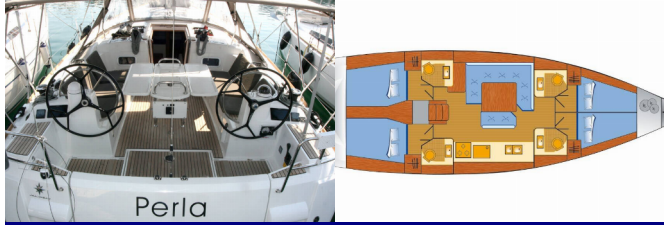

SUN ODYSSEY 479

Perla (2019)

Allure Navis D.O.O. • Antuna Branka Šimića 33 • 21000 Split • Croatia

Phone: +385 95 502 0094

Phone 2: +385 99 844 2210

E-mail: info@allure-navis.com

Web: www.allure-navis.com

Yacht Base	Marina Punat, Krk, Croatia
Yacht ID	864
Yacht Brands	Jeanneau
Yacht Name	Perla
Production Year	2019
Length	47 Ft
Cabins	4
Berths	8 + 2
WC/Shower	4

COMFORT: Blankets, Cockpit cushions, Pillows

DECK: Anchor chain counter, Anchor winch remote control, Bilge pump - Mechanic, Bimini top, Boat hook, Cockpit table, Cockpit/stern, outside shower, Electric anchor windlass, Fenders, Gangway, Main anchor, Mooring ropes, Round/globular fender, Spare anchor (Reserve, Auxiliary anchor), Sprayhood, Swimming ladder, Teak cockpit, Water hose, Winch handles