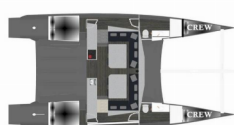

Allure Navis D.O.O. • Antuna Branka Šimića 33 • 21000 Split • Croatia

Phone: +385 95 502 0094

Phone 2: +385 99 844 2210

E-mail: info@allure-navis.com

Web: www.allure-navis.com