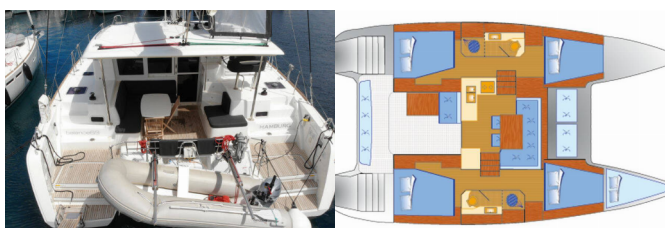

LAGOON 40

Balance 69 (2019)

Allure Navis D.O.O. • Antuna Branka Šimića 33 • 21000 Split • Croatia

Phone: +385 95 502 0094

Phone 2: +385 99 844 2210

E-mail: info@allure-navis.com

Web: www.allure-navis.com

Yacht Base	Marina Frapa, Rogoznica, Croatia
Yacht ID	863
Yacht Brands	Lagoon
Yacht Name	Balance 69
Production Year	2019
Length	39 Ft
Cabins	4 + 1
Berths	8 + 2 + 1
Max Persons	11
WC/Shower	2

COMFORT: Cockpit cushions, Sundeck cushions

DECK: Anchor chain counter, Anchor winch remote control, Bathing platform, Bilge pump - Mechanic, Bimini top, Chain counter on helm station, Cockpit table, Cockpit/stern, outside shower, Davit, Electric anchor windlass, Spare anchor (Reserve, Auxiliary anchor), Sprayhood, Swimming ladder

ENTERTAINMENT: Diving mask, FUSION sound system, Indoor speakers, Outdoor speakers, TV, USB, Wi-Fi Internet

GALLEY: Coffee machine, Hot water, Refrigerator

INTERIOR: Electric fans in cabins, Electric toilet, Lowerable salon table, Safe

SAILS: Electric winch, Gennaker-device, Lazy bag, Lazy jacks, One line reffsystem

YACHT ELECTRICS: Bilge pump - Electric, Heating, Shore power cable, Solar panels, USB sockets

PRICE AND AVAILABILITY

Lagoon 40 Balance 69 (2019)