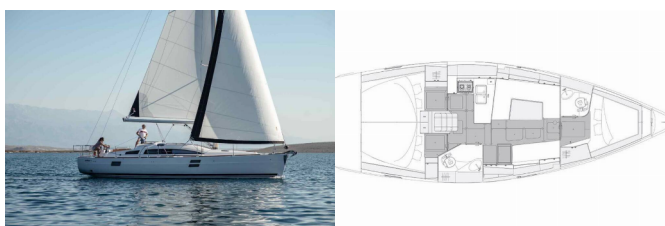

Yacht Base	Trogir, Marina Trogir (ex.SCT), Croatia
Yacht ID	8620
Yacht Brands	Elan Marine
Yacht Name	Pixi
Production Year	2023
Length	39 Ft
Cabins	3
Berths	6 + 2
WC/Shower	2

COMFORT: Bedlinen and towels, Cockpit cushions, Sundeck cushions

DECK: Anchor with chain, Bathing platform, Bilge pump - Mechanic, Bimini top, Boat hook, Cockpit fridge, Cockpit light, Cockpit table, Cockpit/stern, outside shower, Dinghy, Electric anchor windlass, Fenders, Grill/Barbecue/Plancha, Jerry cans for diesel, Sprayhood, Swimming ladder, Teak cockpit