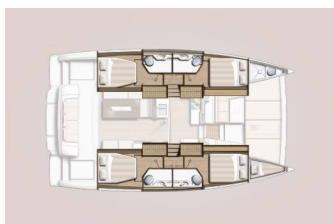

BALI 4.2

Honey Meadow (2024)

Allure Navis D.O.O. • Antuna Branka Šimića 33 • 21000 Split • Croatia

Phone: +385 95 502 0094

Phone 2: +385 99 844 2210

E-mail: info@allure-navis.com

Web: www.allure-navis.com

Yacht Base	Preveza, Main Port, Greece
Yacht ID	8578
Yacht Brands	Catana
Yacht Name	Honey Meadow
Production Year	2024
Length	42 Ft
Cabins	4 + 1
Berths	8 + 1
Max Persons	10
WC/Shower	4 + 1

COMFORT: Forward cockpit cushions, Helmsman seat cushions, Mosquito nets

DECK: Bar, Bimini top, Cockpit/stern, outside shower, Davit, Dinghy, Electric anchor windlass, Fenders, Fly sunbathing area, Gangway, Grill/Barbecue/Plancha, LED outdoor ambiance lights, Mooring ropes, Removable cockpit table, Seats for aft bench, Spring cleats, Swimming ladder