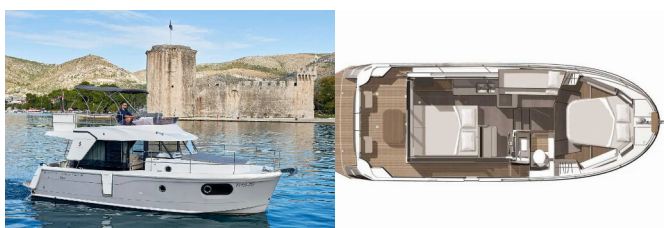

Web: [www.allure-navis.com](http://www.allure-navis.com)

<b>Yacht Base</b>	ACI Marina Trogir, Croatia
<b>Yacht ID</b>	8546
<b>Yacht Brands</b>	Beneteau
<b>Yacht Name</b>	Odysseus
<b>Production Year</b>	2018
<b>Length</b>	34 Ft
<b>Cabins</b>	2
<b>Berths</b>	4 + 1
<b>WC/Shower</b>	1

**DECK:** Anchor light, Bathing platform, Cockpit light, Cockpit/stern, outside shower, Dinghy, Electric anchor windlass, Fenders, Main anchor, Main Deck Compass, Spare anchor (Reserve, Auxiliary anchor), Teak deck