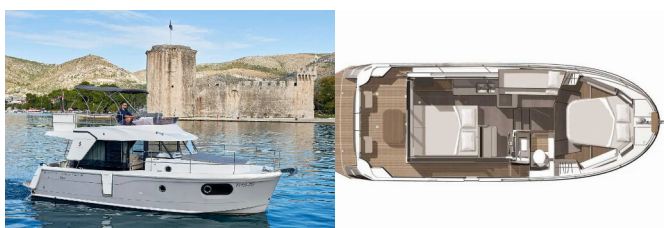

Yacht Base	ACI Marina Trogir, Croatia
Yacht ID	8546
Yacht Brands	Beneteau
Yacht Name	Odysseus
Production Year	2018
Length	34 Ft
Cabins	2
Berths	4 + 1
WC/Shower	1

DECK: Anchor light, Bathing platform, Cockpit light, Cockpit/stern, outside shower, Dinghy, Electric anchor windlass, Fenders, Main anchor, Main Deck Compass, Spare anchor (Reserve, Auxiliary anchor), Teak deck