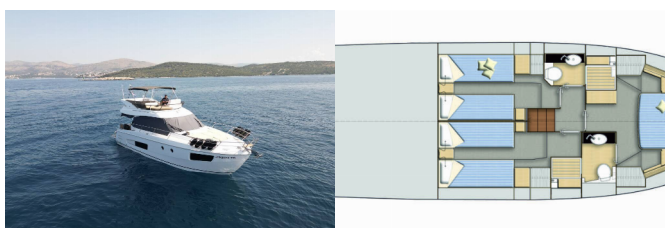

Yacht Base	Trogir, Marina Trogir (ex.SCT), Croatia
Yacht ID	8466
Yacht Brands	Bavaria
Yacht Name	Lana
Production Year	2025
Length	46 Ft
Cabins	3
Berths	6
WC/Shower	2

ADDITIONAL: Flag

COMFORT: Bedlinen and towels

DECK: Anchor chain counter, Bathing platform, Bimini top, Cockpit/stern, outside shower, Dinghy, Fenders, Grill/Barbecue/Plancha, Hydraulic gangway, Swimming ladder, Teak deck

ENTERTAINMENT: TV, Underwater lights, Wet bar, Wi-Fi Internet