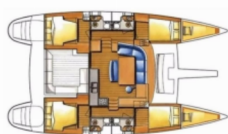

LAGOON 400

Atlantic (2011)

Allure Navis D.O.O. • Antuna Branka Šimića 33 • 21000 Split • Croatia

Phone: +385 95 502 0094

Phone 2: +385 99 844 2210

E-mail: info@allure-navis.com

Web: www.allure-navis.com

Yacht Base	Pula, ACI Marina Pomer, Croatia
Yacht ID	8464
Yacht Brands	Lagoon
Yacht Name	Atlantic
Production Year	2011
Length	39 Ft
Cabins	4 + 2
Berths	8 + 2 + 2
WC/Shower	4

COMFORT: Cockpit cushions

DECK: Anchor line, Anchor swivel, Bimini top, Black ball, Boat hook, Bosun's chair (Safe seat)(boatswain's chair), Canister for water, Chairs, Cockpit full tent, Cockpit table with light, Cockpit/stern, outside shower, Davit, Dinghy, Dinghy (byboat) pump, Electric anchor windlass, Fenders, Gangway, Hawser, Impeller, V-belt, oilfilter, Jerry cans for diesel, Main anchor, Mooring ropes, Plastic bucket, Repair box for dinghy, Round/globular fender, Spare anchor (Reserve, Auxiliary anchor), Sprayhood, Spring line, Water hose

ENTERTAINMENT: Outdoor speakers, Radio, TV

GALLEY: Coffee machine, Gas bottles, Hot water, Kitchen utensils (Galley equipment, cutlery), Refrigerator

INTERIOR: Barometer, Clock, Electric fans in cabins, Lowerable salon table

NAVIGATION: Autopilot, GPS chart plotter - cockpit, Hand bearing compass, Harbour guides, Logge/Lot/Speed/Wind, Navigation (Nautical) charts and nautical guide, Navigation set, Parallel ruler, Spyglass with bearing compass, Windex

SAFETY: Distress signals, Fire extinguisher, First aid kit, Flashlight, Fog horn, Life attol, Life belts (Safety harness), Life buoy + Flashing light, Life jackets, Liferaft, Set of tools, VHF radio, Wire (shroud) cutter

SAILS: Lazy bag, Lazy jacks

YACHT ELECTRICS: Battery charger, Inverter, Shore connection 220 V, Solar panels, USB sockets