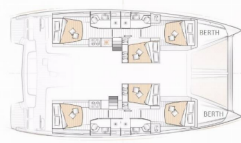

EXCESS 15

Tranquillity (2022)

Allure Navis D.O.O. • Antuna Branka Šimića 33 • 21000 Split • Croatia

Phone: +385 95 502 0094

Phone 2: +385 99 844 2210

E-mail: info@allure-navis.com

Web: www.allure-navis.com

Yacht Base	Preveza, Mytikas, Greece
Yacht ID	8417
Yacht Brands	Excess
Yacht Name	Tranquillity
Production Year	2022
Length	49 Ft
Cabins	6 + 2
Berths	12 + 1 + 1
WC/Shower	4

COMFORT: Bedlinen and towels, Cockpit cushions, Sundeck cushions

DECK: Anchor with chain, Bilge pump - Mechanic, Bimini top, Boat hook, Cockpit fridge, Cockpit light, Cockpit table, Cockpit/stern, outside shower, Davit, Deck lights, Dinghy, Electric anchor windlass, Enclosures with windows for aft cockpit, Fenders, Jerry cans for diesel, Swimming ladder, Teak cockpit

ENTERTAINMENT: Fusion radio, Outdoor speakers, Wi-Fi Internet

GALLEY: Freezer, Gas bottles, Hot water, Ice maker, Kitchen utensils (Galley equipment, cutlery), Refrigerator

INTERIOR: Electric fans

NAVIGATION: 3 blade folding propeller, Autopilot, Complete navigation equipment, Echosounder/Depthsounder, GPS chart plotter, GPS chart plotter - cockpit, Nautical charts, Radar, Wind/speed/depth instruments

SAFETY: Black Water Tank, Distress signals, First aid kit, Life belts (Safety harness), Life jackets, Safety equipment, VHF radio

SAILS: Electric winch, Lazy bag

YACHT ELECTRICS: 220V socket, Air Conditioning, Battery charger, Bilge pump - Electric, Generator, Heating, Inverter, Shore connection 220 V, Shore power cable, Solar panels, USB sockets, Watermaker - desalinator