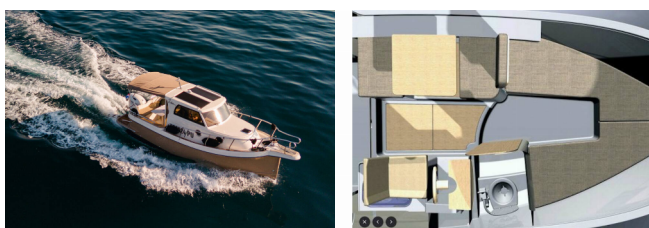

LEIDI 660

Bonaca (2024)

Allure Navis D.O.O. • Antuna Branka Šimića 33 • 21000 Split • Croatia

Phone: +385 95 502 0094

Phone 2: +385 99 844 2210

E-mail: info@allure-navis.com

Web: www.allure-navis.com

Yacht Base	Marina Tehnomont Veruda, Pula, Croatia
Yacht ID	8372
Yacht Brands	Leidi
Yacht Name	Bonaca
Production Year	2024
Length	24 Ft
Cabins	1
Berths	2 + 1
WC/Shower	1

COMFORT: Bedlinen and towels, Pillows

DECK: Anchor chain counter, Anchor with chain, Bathing platform, Bimini top, Cockpit/stern, outside shower, Electric anchor windlass

ENTERTAINMENT: Radio, USB, Bluetooth, Snorkeling equipment, Wi-Fi Internet