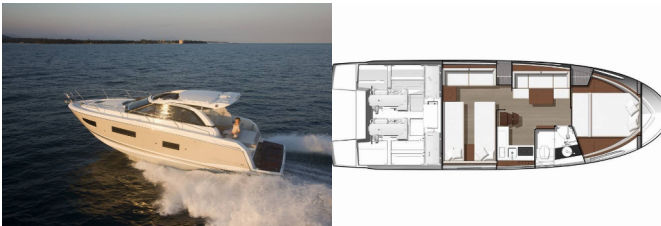

LEADER 40

Malima (2014)

Allure Navis D.O.O. • Antuna Branka Šimića 33 • 21000 Split • Croatia

Phone: +385 95 502 0094

Phone 2: +385 99 844 2210

E-mail: info@allure-navis.com

Web: www.allure-navis.com

Yacht Base	Pula, Marina Polesana, Croatia
Yacht ID	8363
Yacht Brands	Jeanneau
Yacht Name	Malima
Production Year	2014
Length	40 Ft
Cabins	2
Berths	4
Max Persons	4
WC/Shower	1

COMFORT: Cockpit cushions, Deck cushions, Sun mattresses

DECK: Anchor, Bathing platform, Bilge pump - Mechanic, Cockpit light, Cockpit table, Cockpit/stern, outside shower, Electric anchor windlass, Swimming ladder, Teak cockpit, Winter cover