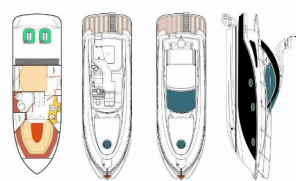

<b>Yacht Base</b>	Marina Baska Voda, Croatia
<b>Yacht ID</b>	8360
<b>Yacht Brands</b>	Pearl Sea Yachts D.O.O.
<b>Yacht Name</b>	Aero
<b>Production Year</b>	2023
<b>Length</b>	32 Ft
<b>Cabins</b>	2
<b>Berths</b>	4 + 2
<b>Max Persons</b>	10
<b>WC/Shower</b>	1

**COMFORT:** Bedlinen and towels, Sundeck cushions, Sunshades

**DECK:** Bathing platform, Bilge pump - Mechanic, Cockpit table, Cockpit/stern, outside shower, Electric anchor windlass, Fenders, Gangway, Hard Top Bimini, Pulpit seat, Swimming ladder, Teak deck