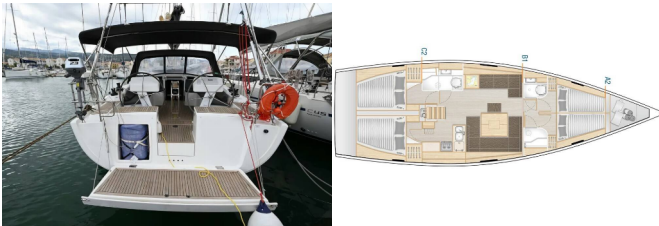

Web: [www.allure-navis.com](http://www.allure-navis.com)

**DECK:** Bimini top, Cockpit table, Cockpit/stern, outside shower, Dinghy, Electric anchor windlass, Main anchor, Outboard engine, Spare anchor (Reserve, Auxiliary anchor), Sprayhood, Swimming ladder

**ENTERTAINMENT:** Radio CD player, USB

**GALLEY:** Refrigerator

**INTERIOR:** Convertible table in salon, Electric fans in cabins, Electric toilet

**NAVIGATION:** Autopilot, Bow thruster, Depthsounder, GPS chart plotter, Navigation/position Lights, Speedometer (Speed log), Wind instrument/Anemometer