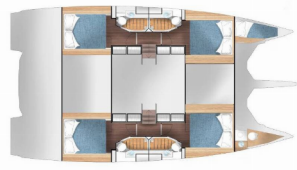

CERVETTI 44

Bela (2026)

Allure Navis D.O.O. • Antuna Branka Šimića 33 • 21000 Split • Croatia

Phone: +385 95 502 0094

Phone 2: +385 99 844 2210

E-mail: info@allure-navis.com

Web: www.allure-navis.com

Yacht Base	Marina Kremik, Primosten, Croatia
Yacht ID	8310
Yacht Brands	Cervetti Yachts
Yacht Name	Bela
Production Year	2026
Length	44 Ft
Cabins	4 + 1
Berths	8 + 1
WC/Shower	4 + 1

COMFORT: Bed linen, Cockpit cushions, Sundeck cushions, Towels

DECK: Anchor swivel, Bimini top, Dinghy with outboard engine, Fenders, Fridge on flybridge, Grill/Barbecue/Plancha, Hydraulic gangway, Main anchor, Mooring ropes, Round/globular fender, Teak cockpit, Teak deck

ENTERTAINMENT: Underwater lights, Wi-Fi Internet

GALLEY: Coffee machine, Dishwasher, Microwave, Refrigerator

INTERIOR: Electric toilet

NAVIGATION: Navigation set, Radar, Wind/speed/depth instruments

SAFETY: Safety equipment

SAILS: Electric winch

YACHT ELECTRICS: Air Conditioning, Generator, Solar panels, Watermaker - desalinator