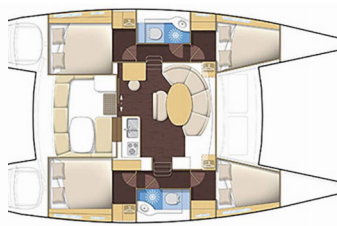

LAGOON 380

Lanme (2019)

Allure Navis D.O.O. • Antuna Branka Šimića 33 • 21000 Split • Croatia

Phone: +385 95 502 0094

Phone 2: +385 99 844 2210

E-mail: info@allure-navis.com

Web: www.allure-navis.com

Yacht Base	Corsica, Propriano, France
Yacht ID	8287
Yacht Brands	Lagoon
Yacht Name	Lanme
Production Year	2019
Length	38 Ft
Cabins	4
Berths	8 + 2
WC/Shower	2

COMFORT: Cockpit cushions

DECK: Anchor, Bathing platform, Bimini top, Cockpit/stern, outside shower, Deck brush, Dinghy, Electric anchor windlass, Fenders, Plastic bucket, Sprayhood

ENTERTAINMENT: Fusion radio, Outdoor speakers, USB

GALLEY: Freezer, Hot water, Kitchen utensils (Galley equipment, cutlery), Oven, Refrigerator, Stove

INTERIOR: Inside shower

NAVIGATION: Autopilot, Compass, GPS, GPS chart plotter, Logge/Lot/Speed, Nautical charts, Navigation set, Wind instrument/Anemometer

SAFETY: Black Water Tank, Fire extinguisher, First aid kit, Flashlight, Safety equipment, Set of tools, VHF radio

SAILS: Lazy bag, Lazy jacks

YACHT ELECTRICS: Solar panels