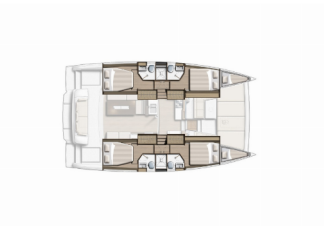

BALI 4.2

Swell (2025)

Allure Navis D.O.O. • Antuna Branka Šimića 33 • 21000 Split • Croatia

Phone: +385 95 502 0094

Phone 2: +385 99 844 2210

E-mail: info@allure-navis.com

Web: www.allure-navis.com

Yacht Base	Athens, Alimos Marina, Greece
Yacht ID	8275
Yacht Brands	Catana
Yacht Name	Swell
Production Year	2025
Length	42 Ft
Cabins	4 + 2
Berths	8 + 2 + 2
Max Persons	10
WC/Shower	4

COMFORT: Forward cockpit cushions, Mosquito nets, Salon cushions, Sundeck cushions

DECK: Anchor swivel, Anchor with chain, Bimini Top - Mini, Cockpit grill, Cockpit light, Cockpit/stern, outside shower, Davit, Dinghy, Electric anchor windlass, Fenders, Mooring Cleats, Pulpit seat, Ropes, Spare anchor (Reserve, Auxiliary anchor), Swimming ladder