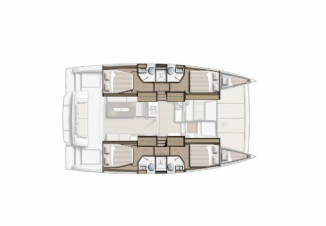

BALI 4.2

Swell (2025)

Allure Navis D.O.O. • Antuna Branka Šimića 33 • 21000 Split • Croatia

Phone: +385 95 502 0094

Phone 2: +385 99 844 2210

E-mail: info@allure-navis.com

Web: www.allure-navis.com

Yacht Base	Athens, Alimos Marina, Greece
Yacht ID	8275
Yacht Brands	Catana
Yacht Name	Swell
Production Year	2025
Length	42 Ft
Cabins	4 + 2
Berths	8 + 2 + 2
Max Persons	10
WC/Shower	4

COMFORT: Forward cockpit cushions, Mosquito nets, Salon cushions, Sundeck cushions

DECK: Anchor swivel, Anchor with chain, Bimini Top - Mini, Cockpit grill, Cockpit light, Cockpit/stern, outside shower, Davit, Dinghy, Electric anchor windlass, Fenders, Mooring Cleats, Pulpit seat, Ropes, Spare anchor (Reserve, Auxiliary anchor), Swimming ladder