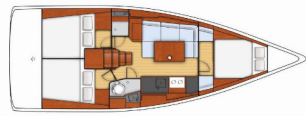

OCEANIS 38

Kos 38.1 (2015)

Allure Navis D.O.O. • Antuna Branka Šimića 33 • 21000 Split • Croatia

Phone: +385 95 502 0094

Phone 2: +385 99 844 2210

E-mail: info@allure-navis.com

Web: www.allure-navis.com

DECK: Bimini top, Electric anchor windlass

ENTERTAINMENT: Radio CD mp3 player

NAVIGATION: Autopilot, GPS chart plotter - cockpit

SAFETY: Black Water Tank

YACHT ELECTRICS: Solar panels

Yacht Base	Lefkas, D-Marin, Greece
Yacht ID	8253
Yacht Brands	Beneteau
Yacht Name	Kos 38.1
Production Year	2015
Length	38 Ft
Cabins	3
Berths	6 + 2
WC/Shower	1