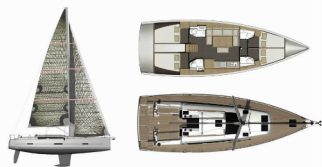

Web: [www.allure-navis.com](http://www.allure-navis.com)

---

<b>Yacht Base</b>	Lavrion - Olympic Marine, Greece
<b>Yacht ID</b>	825
<b>Yacht Brands</b>	Dufour
<b>Yacht Name</b>	Vanilla Sky
<b>Production Year</b>	2019
<b>Length</b>	46 Ft
<b>Cabins</b>	4
<b>Berths</b>	8 + 2
<b>Max Persons</b>	10
<b>WC/Shower</b>	4

**COMFORT:** Bed linen, Blankets, Cockpit cushions, Mosquito nets, Pillows, Sunshades, Towels

**DECK:** Anchor chain counter, Anchor with chain, Bathing platform, Bilge pump - Mechanic, Bimini top, Bosun's chair (Safe seat)(boatswain's chair), Cockpit fridge, Cockpit grill, Cockpit table, Cockpit/stern, outside shower, Dinghy, Electric anchor windlass, Fenders, Jet thruster, Mooring ropes, Sprayhood, Swimming ladder, Teak cockpit, Winch handles