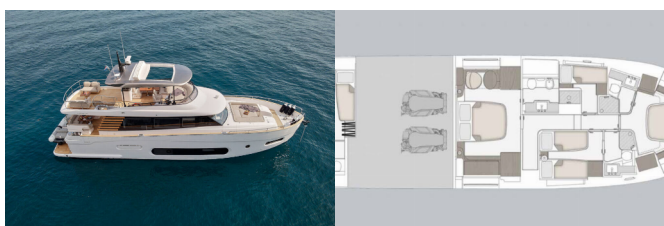

Yacht Base	Marina Lav - Podstrana, Croatia
Yacht ID	8248
Yacht Brands	Azimut / Benetti Yachts
Yacht Name	Princess M
Production Year	2025
Length	66 Ft
Cabins	4 + 1
Berths	8 + 2
WC/Shower	3 + 1

COMFORT: Bed linen, Mosquito nets, Pillows, Sun mattresses

DECK: Anchor with chain, Bathing platform, Boat hook, Chairs, Cockpit table, Fenders, Flybridge, Flybridge with bimini and Fridge, Gangway, Grill/Barbecue/Plancha, Mooring ropes, Spotlight / Headlights, Swimming ladder, Teak cockpit, Teak on flybridge