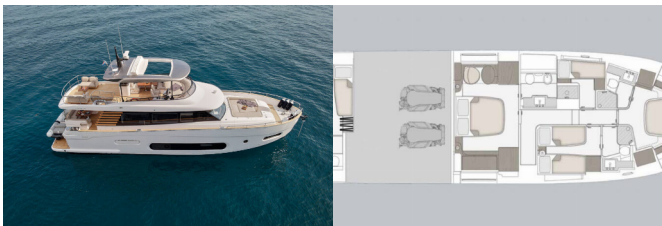

Yacht Base	Marina Lav - Podstrana, Croatia
Yacht ID	8248
Yacht Brands	Azimut / Benetti Yachts
Yacht Name	Princess M
Production Year	2025
Length	66 Ft
Cabins	4 + 1
Berths	8 + 2
WC/Shower	3 + 1

COMFORT: Bed linen, Mosquito nets, Pillows, Sun mattresses

DECK: Anchor with chain, Bathing platform, Boat hook, Chairs, Cockpit table, Fenders, Flybridge, Flybridge with bimini and Fridge, Gangway, Grill/Barbecue/Plancha, Mooring ropes, Spotlight / Headlights, Swimming ladder, Teak cockpit, Teak on flybridge