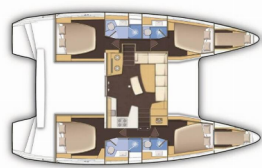

Yacht Base	Fethiye, Ece Saray Marina Resort, Turkey
Yacht ID	8175
Yacht Brands	Lagoon
Yacht Name	Sail Arcturus
Production Year	2022
Length	42 Ft
Cabins	4 + 2
Berths	8 + 2
Max Persons	10
WC/Shower	4

COMFORT: Bed linen, Towels

DECK: Boat hook, Cockpit table, Cockpit/stern, outside shower, Dinghy, Electric anchor windlass, Fenders, Swimming ladder, Teak cockpit

ENTERTAINMENT: FUSION sound system, Indoor speakers, Outdoor speakers