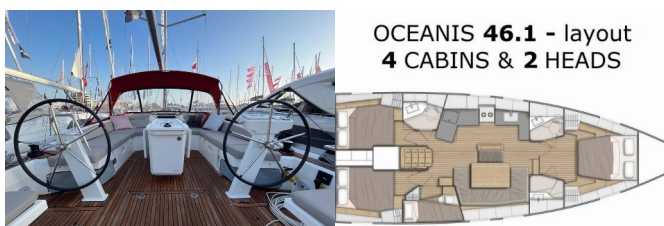

OCEANIS 46.1

Olma (2024)

Allure Navis D.O.O. • Antuna Branka Šimića 33 • 21000 Split • Croatia

Phone: +385 95 502 0094

Phone 2: +385 99 844 2210

E-mail: info@allure-navis.com

Web: www.allure-navis.com

OCEANIS 46.1 - layout
4 CABINS & 2 HEADS

Yacht Base	ACI Marina Split, Croatia
Yacht ID	8112
Yacht Brands	Beneteau
Yacht Name	Olma
Production Year	2024
Length	48 Ft
Cabins	4
Berths	8 + 2
Max Persons	10
WC/Shower	2

COMFORT: Bed linen, Cockpit cushions, Mosquito nets, Towels

DECK: Anchor, Bathing platform, Bilge pump - Mechanic, Bimini top, Boat hook, Bosun's chair (Safe seat)(boatswain's chair), Cockpit table, Cockpit/stern, outside shower, Dinghy, Electric anchor windlass, Fenders, Gangway, Sprayhood

ENTERTAINMENT: FUSION sound system, Indoor speakers, Outdoor speakers, Radio with USB

GALLEY: Gas bottles, Hot water, Kitchen utensils (Galley equipment, cutlery), Oven, Refrigerator, Sink, Stove, Water pump

INTERIOR: Electric toilet

NAVIGATION: Autopilot, Binoculars, Bow thruster, Compass, GPS chart plotter - cockpit, Log/speed instrument, Navigation (Nautical) charts and nautical guide, Pilot book, Wind instrument/Anemometer

SAFETY: Black Water Tank, Buoyant smoke signal, Distress signals, Fire axe, Fire extinguisher, First aid kit, Fog horn, Life belts (Safety harness), Life jackets, VHF radio

YACHT ELECTRICS: Air Conditioning, Battery charger, Bilge pump - Electric, Service batteries, Shore connection 220 V, Solar panels