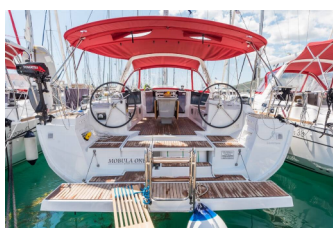

OCEANIS 45

Mobula One (2018)

Allure Navis D.O.O. • Antuna Branka Šimića 33 • 21000 Split • Croatia

Phone: +385 95 502 0094

Phone 2: +385 99 844 2210

E-mail: info@allure-navis.com

Web: www.allure-navis.com

Yacht Base	ACI Marina Split, Croatia
Yacht ID	8105
Yacht Brands	Beneteau
Yacht Name	Mobula One
Production Year	2018
Length	45 Ft
Cabins	4
Berths	8 + 2
Max Persons	10
WC/Shower	2

COMFORT: Bed linen, Cockpit cushions, Towels

DECK: Anchor chain counter, Bathing platform, Bilge pump - Mechanic, Bimini top, Bosun's chair (Safe seat)(boatswain's chair), Cockpit table, Cockpit/stern, outside shower, Dinghy, Electric anchor windlass, Fenders, Gangway, Sprayhood, Teak cockpit, Teak seats in cockpit