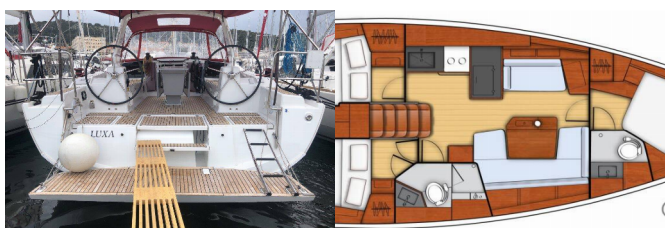

OCEANIS 41.1

Luxa (2019)

Allure Navis D.O.O. • Antuna Branka Šimića 33 • 21000 Split • Croatia

Phone: +385 95 502 0094

Phone 2: +385 99 844 2210

E-mail: info@allure-navis.com

Web: www.allure-navis.com

Yacht Base	ACI Marina Split, Croatia
Yacht ID	8101
Yacht Brands	Beneteau
Yacht Name	Luxa
Production Year	2019
Length	41 Ft
Cabins	3
Berths	6 + 2
Max Persons	8
WC/Shower	2

COMFORT: Bed linen, Cockpit cushions, Towels

DECK: Bathing platform, Bilge pump - Mechanic, Bimini top, Bosun's chair (Safe seat)(boatswain's chair), Cockpit table, Cockpit/stern, outside shower, Dinghy, Electric anchor windlass, Electric outboard engine, Fenders, Gangway, Sprayhood, Teak cockpit, Teak seats in cockpit

SAILS: Genoa, Lazy bag, Sails

YACHT ELECTRICS: Air Conditioning, Battery charger, Bilge pump - Electric, Heating, Inverter, Shore connection 220 V, Solar panels

PRICE AND AVAILABILITY

Oceanis 41.1 Luxa (2019)