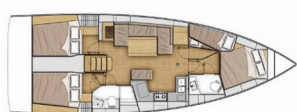

Allure Navis D.O.O. • Antuna Branka Šimića 33 • 21000 Split • Croatia

Phone: +385 95 502 0094

Phone 2: +385 99 844 2210

E-mail: info@allure-navis.com

Web: www.allure-navis.com