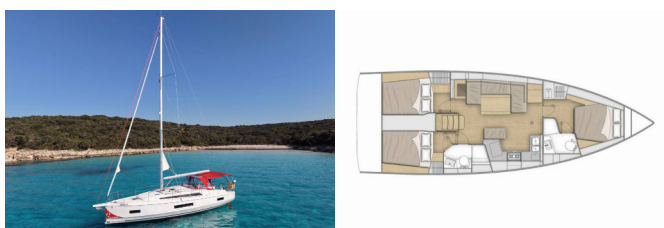

OCEANIS 40.1

Kobe (2024)

Allure Navis D.O.O. • Antuna Branka Šimića 33 • 21000 Split • Croatia

Phone: +385 95 502 0094

Phone 2: +385 99 844 2210

E-mail: info@allure-navis.com

Web: www.allure-navis.com

Yacht Base	Pula, ACI Marina Pomer, Croatia
Yacht ID	8098
Yacht Brands	Beneteau
Yacht Name	Kobe
Production Year	2024
Length	42 Ft
Cabins	3
Berths	6 + 2
WC/Shower	2

COMFORT: Bed linen, Cockpit cushions, Mosquito nets, Towels

DECK: Anchor, Anchor with chain, Bathing platform, Bilge pump - Mechanic, Bimini top, Boat hook, Bosun's chair (Safe seat) (boatswain's chair), Cockpit table, Cockpit/stern, outside shower, Dinghy, Electric anchor windlass, Fenders, Gangway, Round/globular fender, Sprayhood